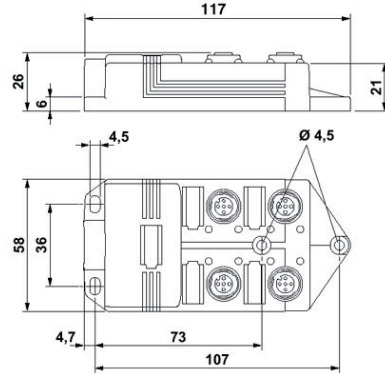

New

S/A box with M12 slots and master cable

Part number: 22260010

장점

- 저렴하고 효율적인 센서와 액츄에이터 배선
- 수많은 개별도체 대신 하나의 마스터케이블이 제어 유닛에 놓임.
- 마스터 케이블은 신호와 전원을 전달하는 하이브리드 케이블로 설계됨.
- 마스터 케이블은 선 조립 되어있으므로 별도의 조립비용이 들지 않음.

제품개요

- 영구적으로 연결된 마스터 케이블

Technical data

Degree of protection
IP65 / IP67 / IP69K

Max. current carrying capacity per path
2 A

Current carrying capacity per slot
4 A

Part number	Article designation	Length in m	Number of slots	Nominal voltage U _n in V	SACB total current in A	Status display	PU
Single occupied boxes, without LEDs							
22260010	AB-B4-M12-4-5,0PUR	5.0	4	120	12	No	1
22260011	AB-B4-M12-4-10,0PUR	10.0	4	120	12	No	1
22260014	AB-B8-M12-8-5,0PUR	5.0	8	120	12	No	1
22260015	AB-B8-M12-8-10,0PUR	10.0	8	120	12	No	1
Single occupied boxes, with LEDs							
22260018	AB-B4-M12L-4-5,0PUR	5.0	4	24	12	LEDs	1
22260019	AB-B4-M12L-4-10,0PUR	10.0	4	24	12	LEDs	1
22260022	AB-B8-M12L-8-5,0PUR	5.0	8	24	12	LEDs	1
22260023	AB-B8-M12L-8-10,0PUR	10.0	8	24	12	LEDs	1
Double occupied boxes, without LEDs							
22260012	AB-B4-M12-8-5,0PUR	5.0	4	120	12	No	1
22260013	AB-B4-M12-8-10,0PUR	10.0	4	120	12	No	1
22260016	AB-B8-M12-16-5,0PUR	5.0	8	120	12	No	1
22260017	AB-B8-M12-16-10,0PUR	10.0	8	120	12	No	1
Double occupied boxes, with LEDs							
22260020	AB-B4-M12L-8-5,0PUR	5.0	4	24	12	LEDs	1
22260021	AB-B4-M12L-8-10,0PUR	10.0	4	24	12	LEDs	1
22260024	AB-B8-M12L-16-5,0PUR	5.0	8	24	12	LEDs	1
22260025	AB-B8-M12L-16-10,0PUR	10.0	8	24	12	LEDs	1